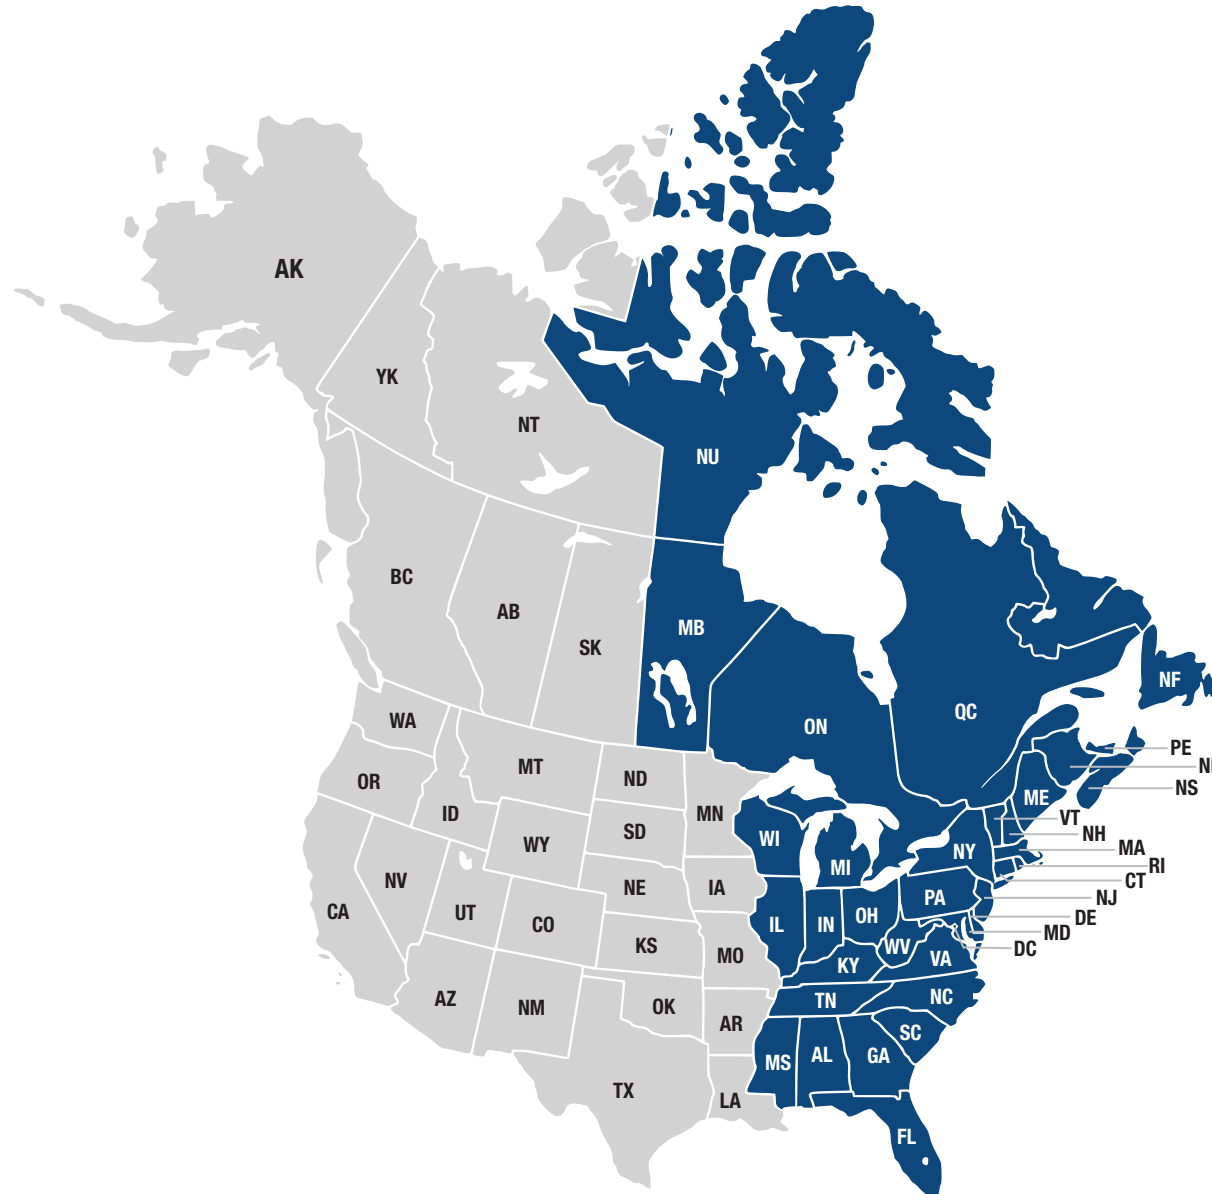

ValvSource West

780.461.6499

west@valvsource.com

ValvSource East

905.608.2200

east@valvsource.com

CANADA

Alberta
British Columbia
North West Territories
Saskatchewan
Yukon

USA

Alaska
Arizona
Arkansas
California
Colorado
Hawaii
Idaho
Iowa
Kansas
Louisiana
Minnesota
Missouri
Montana
Nebraska
Nevada
New Mexico
North Dakota
Oklahoma
Oregon
South Dakota
Texas
Utah
Washington
Wyoming

CANADA

Manitoba
Ontario
Quebec
Nova Scotia
New Brunswick
Newfoundland

USA

Alabama
Connecticut
Delaware
Florida
Georgia
Illinois
Indiana
Kentucky
Maine
Maryland
Massachusetts
Michigan
Mississippi
New Hampshire
New Jersey
New York
North Carolina
Ohio
Pennsylvania
Rhode Island
South Carolina
Tennessee
Vermont
Virginia
West Virginia
Wisconsin